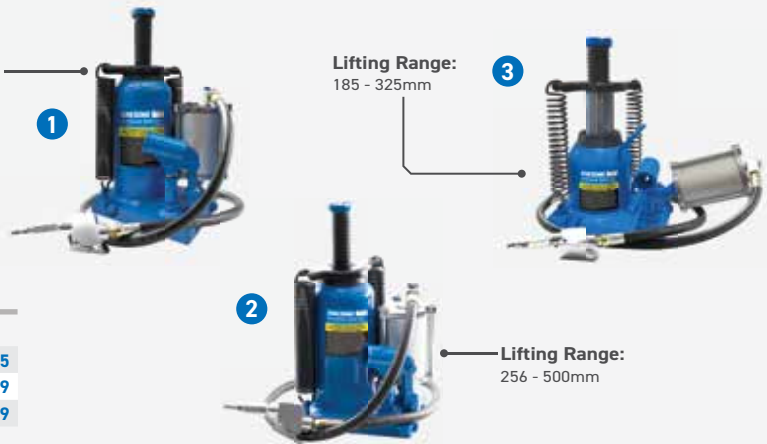

Super Low Profile
For vehicles with minimal clearance
(Only on K12164, K12165)

Trade Use

Bottle Jacks

FROM
\$285

2 YEAR
WARRANTY

KINCROME Air/Hydraulic Bottle Jacks

12,000kg - 20,000kg

1	12,000kg Standard	K12230	\$285
2	20,000kg Standard	K12131	\$359
3	20,000kg Squat	K12232	\$359

Lifting Range:
260 - 507mm

Lifting Range:
185 - 325mm

Lifting Range:
256 - 500mm

\$99
NEW!

KINCROME
Mini Folding Inspection
Light & Neck Light Kit

2 Piece

- ▶ Mini Folding Inspection Light - 100 Lumens
 - ▶ Neck Light - 300 Lumens
 - ▶ USB-C Charging Cable
- P10348